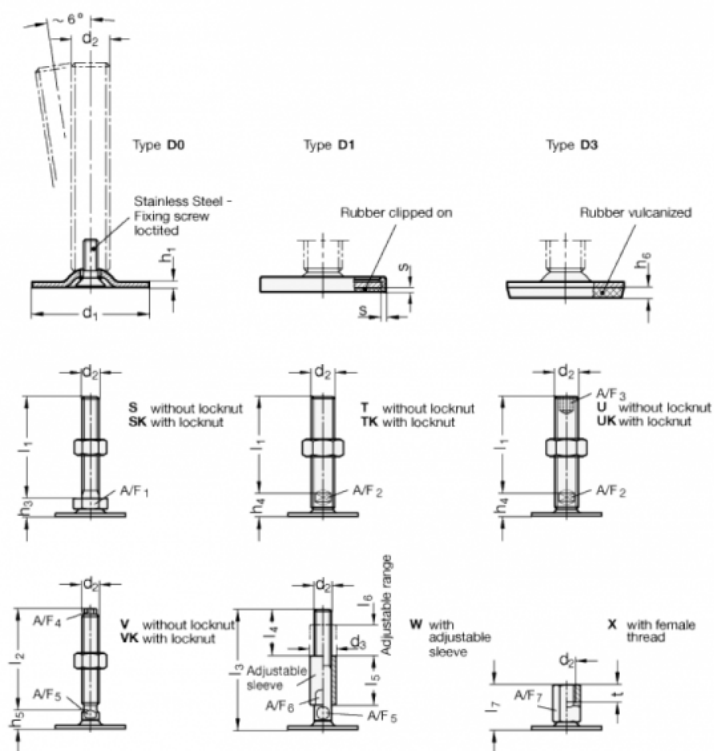

Article number: 204140M10100D1SK
 Description: E+G levelling foot
 GN 41-40-M10-100-D1-SK
 Note: SK With nut, External hexagon at the bottom

Measures

- A/F1 = 17
- d1 = 40
- d2 = M10
- h1 = 2
- h3 = 11
- h6 =
- l1 = 100
- s = 1.5